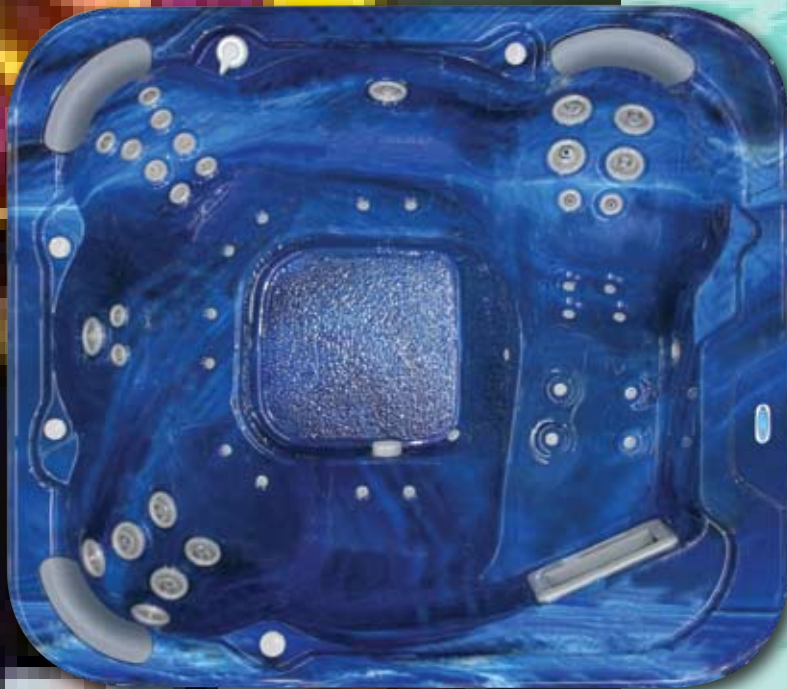

STORM *Sports*

SPECIFICATIONS

Required Power 240 volts	Load Shed 15amps, Full Load 27amps
Seating Capacity	6
Water Capacity Lt (1 Lt = approx 1 KG)	1250
Dry Weight (KG)	225
Dimensions (mm)	2300mm x 2000mm x 840mm

PUMPS & FILTRATION EQUIPMENT

3.7 BHP 2 Speed Hydro Massage Pump (799LPM)	1 x Pumps (799LPM)
Air Massage Pump	Standard
Stainless Steel Heater	3KW

JETS

Air Injector Jets	18
Hurricane Swirl Jets	4
Hurricane Directional Jets	8
Mini Hurricane Pulsating Jets	6
Mini Hurricane Directional Jets	6
Ozone Jets	1
TOTAL NUMBER OF JETS	43

FEATURES

ABS Base	Standard
Aromatherapy System	Standard
Western Red Cedar Cabinet	Standard
Eternawood Cabinet (Maintenance FREE)	Optional
Multi-Colour Mood Light	Optional
Balboa Ozone Water Purification System	Optional
Stainless Steel Jets	Optional

SAFETY

Tapered Lockable Hardcover	Standard

* Specifications and ratings may change without notice

Available from your Cyclone dealer:

Stylish ~ Affordable ~ Quality