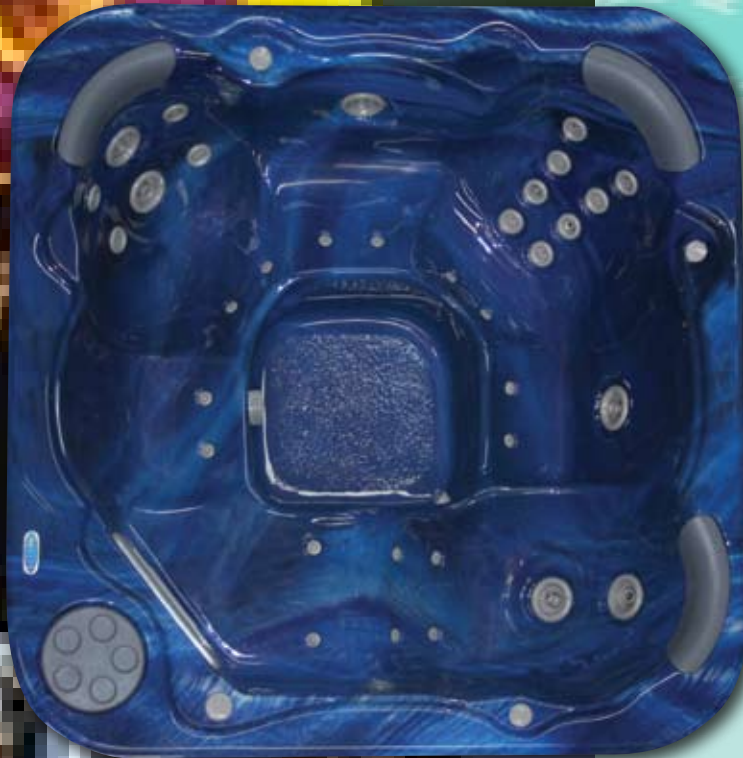

TWISTER *Sports*

SPECIFICATIONS

Required Power 240 volts	Load Shed 15amps, Fully Loaded 25amps
Seating Capacity	6
Water Capacity Lt (1 Lt = approx 1 KG)	900
Dry Weight (KG)	200
Dimensions (mm)	2000mm x 2000mm x 840mm

PUMPS & FILTRATION EQUIPMENT

3.7 BHP 2 Speed Hydro Massage Pump (799 LPM)	1 x Pump (799 LPM)
Air Massage Pump	Standard
Stainless Steel Heater	3 KW

JETS

Air Injector Jets	16
Mini Hurricane Pulsating Jets	6
Mini Hurricane Directional Jets	6
Hurricane Directional Jets	4
Hurricane Swirl Jets	2
Ozone Jets	1
TOTAL NUMBER OF JETS	35

FEATURES

ABS Plastic Base	Standard
Aromatherapy System	Standard
Western Red Cedar Cabinet	Standard
Eternawood Cabinet (Maintenance FREE)	Optional
Multi-Colour Mood Light	Optional
Balboa Ozone Water Purification System	Optional
Stainless Steel Jets	Optional

SAFETY

Tapered Lockable Hardcover	Standard

* Specifications and ratings may change without notice

Available from your Cyclone dealer:

Stylish ~ Affordable ~ Quality